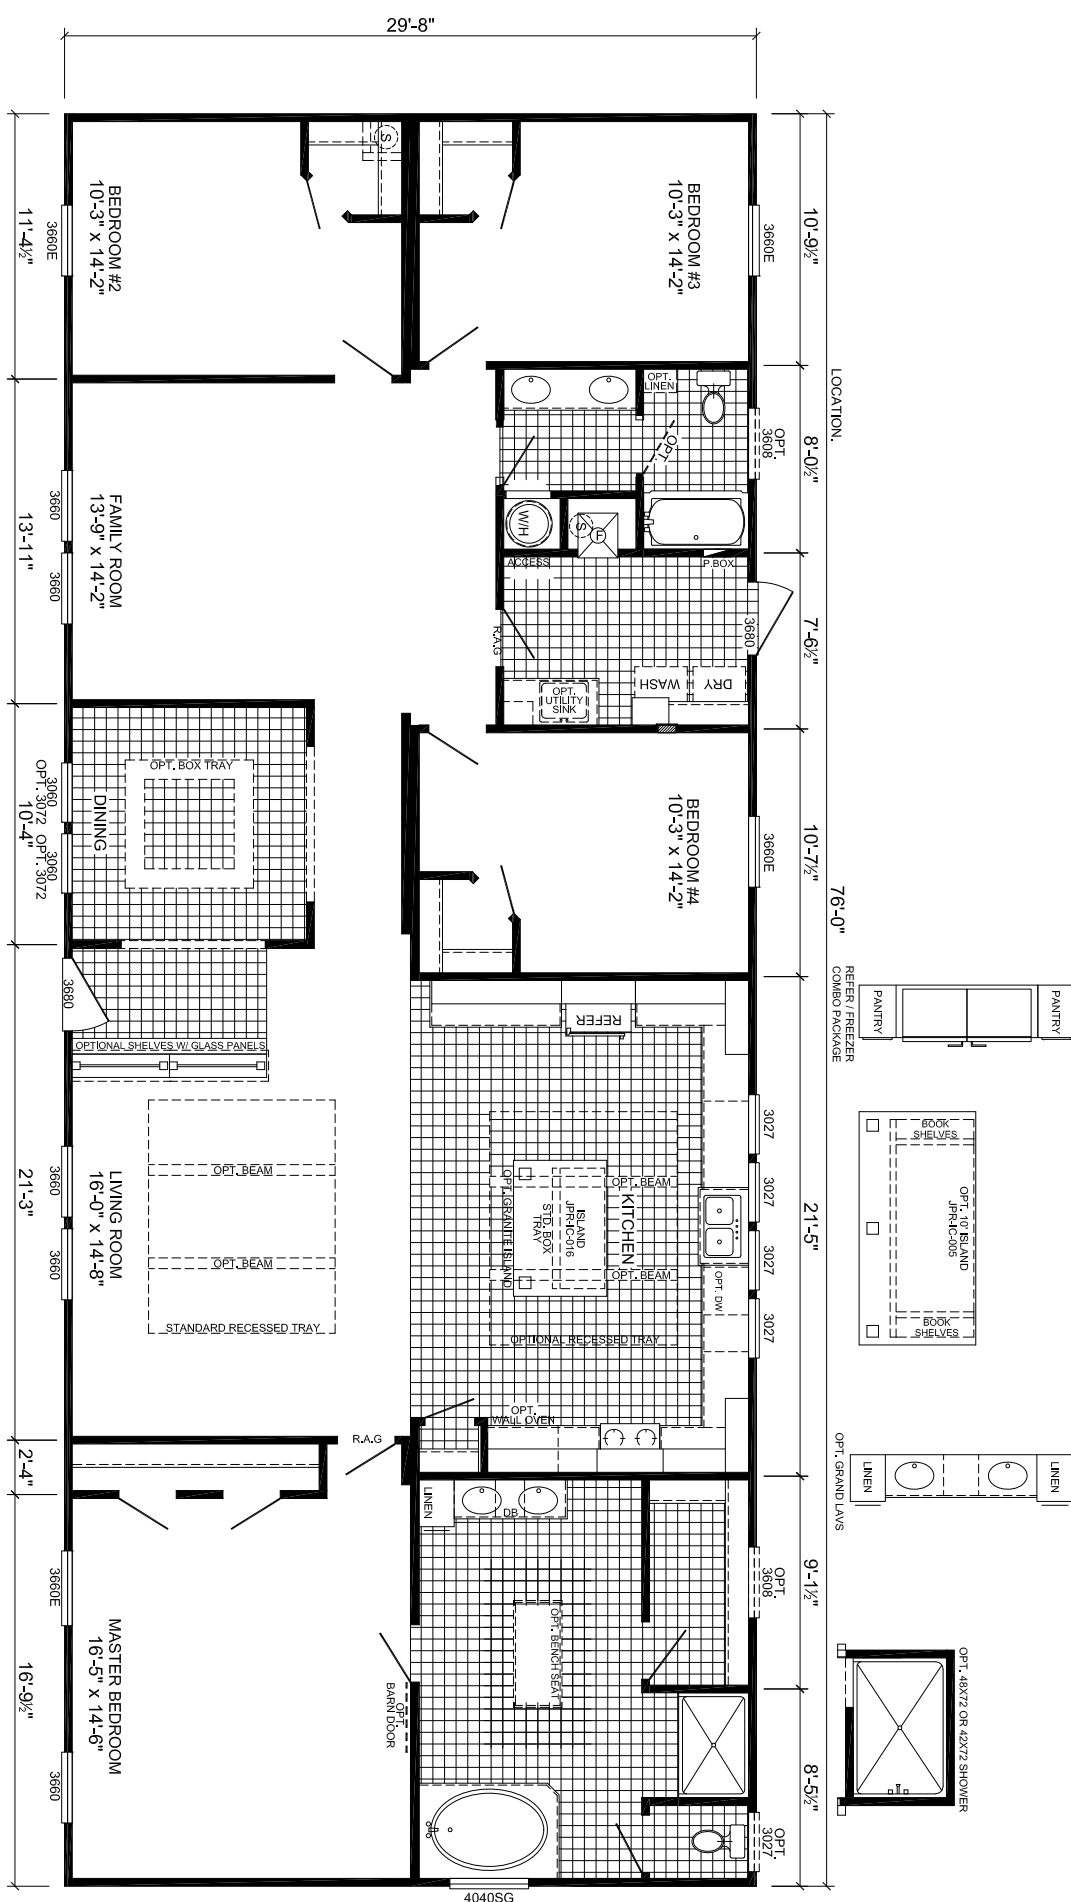

17' DORMER

**Scotbilt**  
HOMES, INC.

MODEL #: **3276410FDM**

UNIT SPECS: **FREEDOM**  
32 X 80 - 4BR 2 BATH

DATE: **4-19-2021**  
VERSION: **C**

AREA: **2,254 SQ. FT.**  
TOTAL SQUARE FOOTAGE:  
LIVING AREA: **2,254 SQ. FT.**  
PORCH AREA: **0 SQ. FT.**