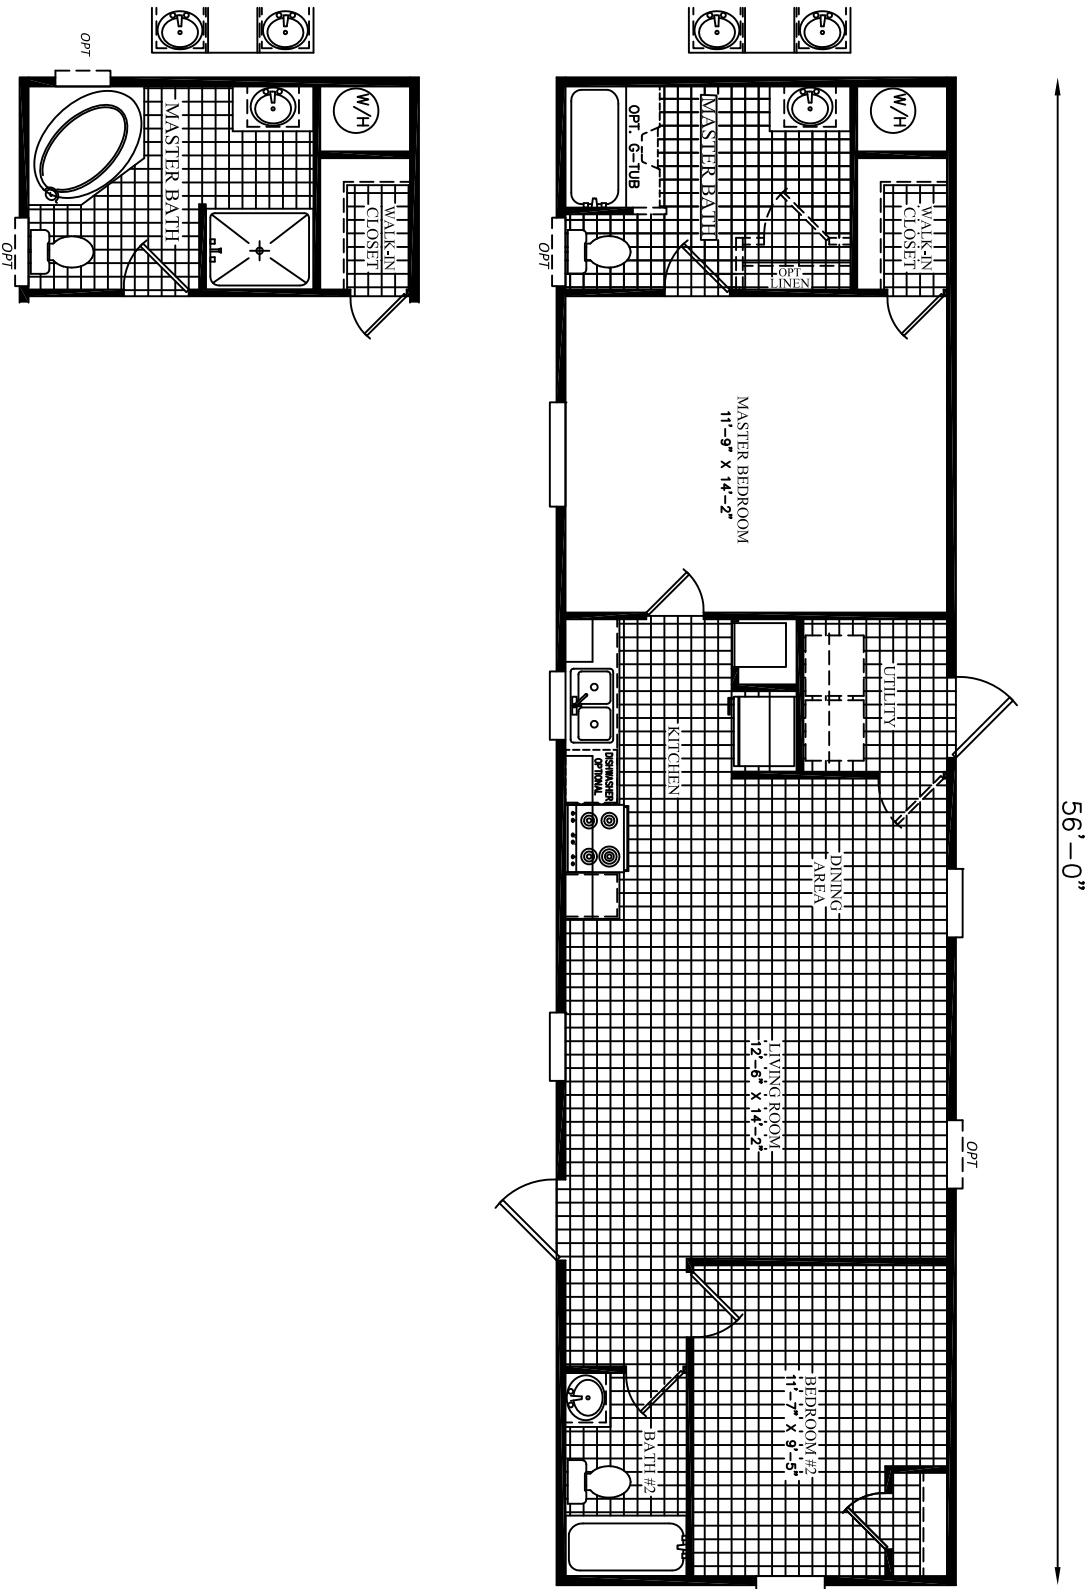

HITCH-END

DATE:	10/20/2017	UNIT SPECIFICATIONS:	DRAWING/MODEL NUMBER:	Scotbilt HOMES, INC.
VERSION	A	TOTAL:	831 ft ²	
REFERENCE:	M280	LIVING SPACE:	831 ft ²	
AREA		PORCH:	0 ft ²	
		HOME RUN	16' X 60'	
		2 BEDROOM / 2 BATH		