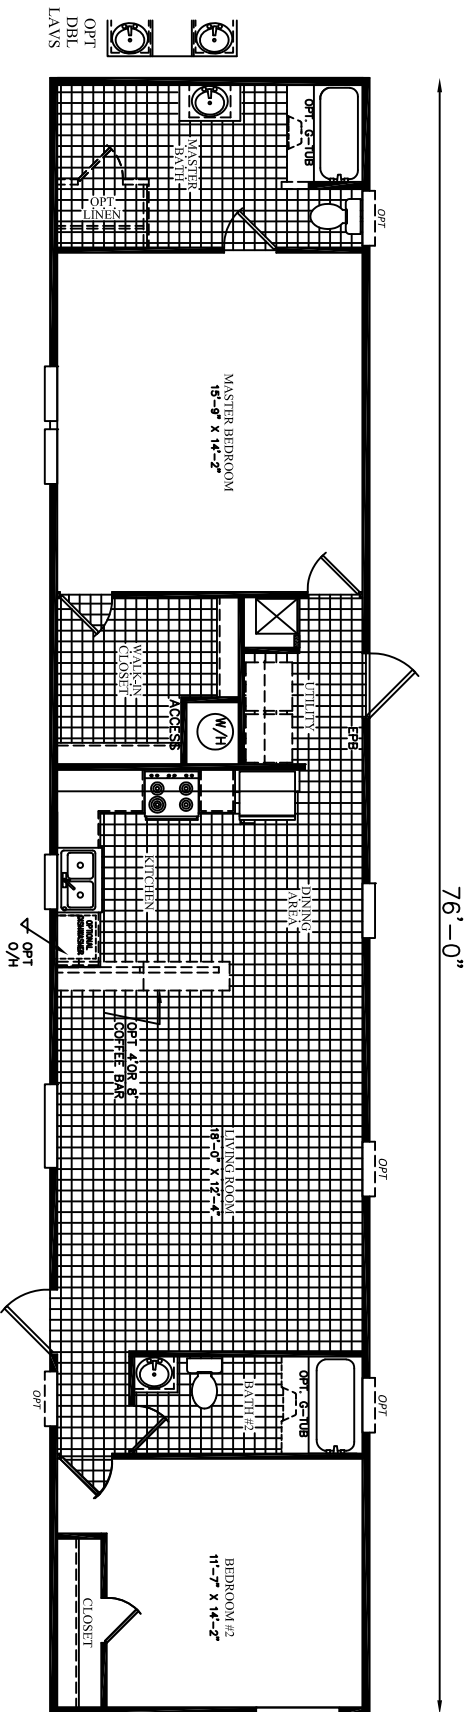

HITCH-END

DATE:	08/30/2016
VERSION	A
REFERENCE:	M248

AREA	TOTAL:	1,127 ft ²
	LIVING SPACE:	1,127 ft ²
	PORCH:	0 ft ²

UNIT SPECIFICATIONS:	HOME RUN 16' X 80' 2 BEDROOM / 2 BATH
----------------------	--

DRAWING/MODEL NUMBER:	1676248HRN
-----------------------	------------