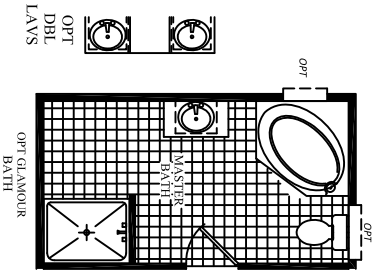

HITCH-END

DATE:	08/30/2016
VERSION	A
REFERENCE:	M248

AREA	TOTAL:	1,127 ft ²
	LIVING SPACE:	1,127 ft ²
	PORCH:	0 ft ²

UNIT SPECIFICATIONS:	HOME RUN 16' X 80' 2 BEDROOM / 2 BATH
----------------------	--

DRAWING/MODEL NUMBER:	1676248HRN
-----------------------	------------