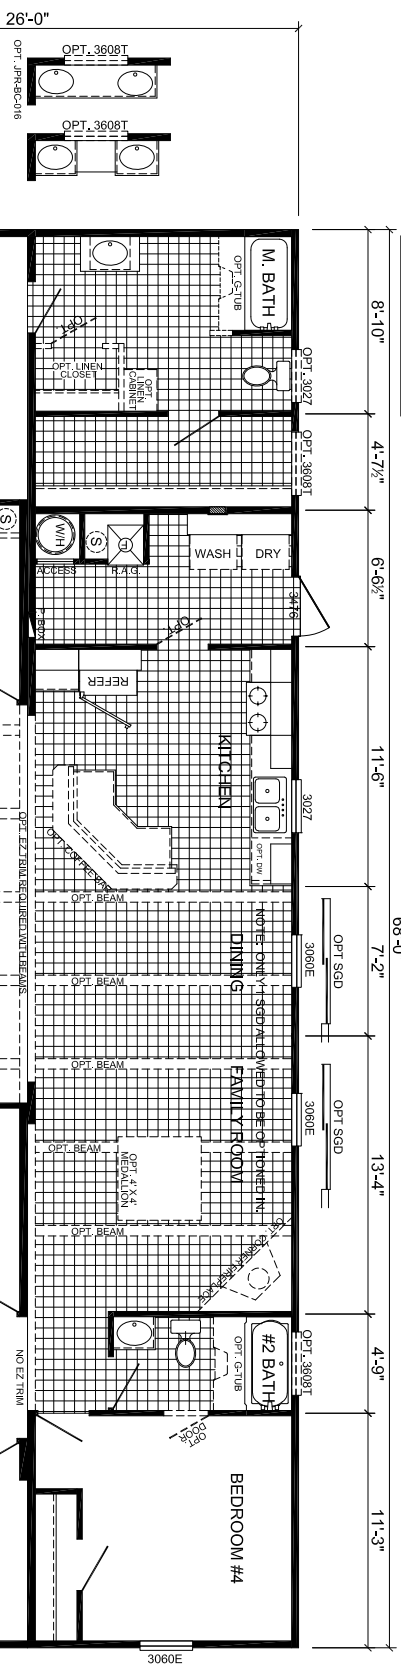

10' DORMER STANDARD

**ScotBilt**  
HOMES, INC.

MODEL #:  
**2868212HRN**

UNIT SPECS:  
**HOMERUN**  
28 X 72 - 4BR 2 BATH

DATE:  
3-29-2021

VERSION:  
A

AREA  
TOTAL SQUARE FOOTAGE:  
1,768 SQ. FT.

LIVING AREA:  
1,768 SQ. FT.  
PORCH AREA:  
0 SQ. FT.