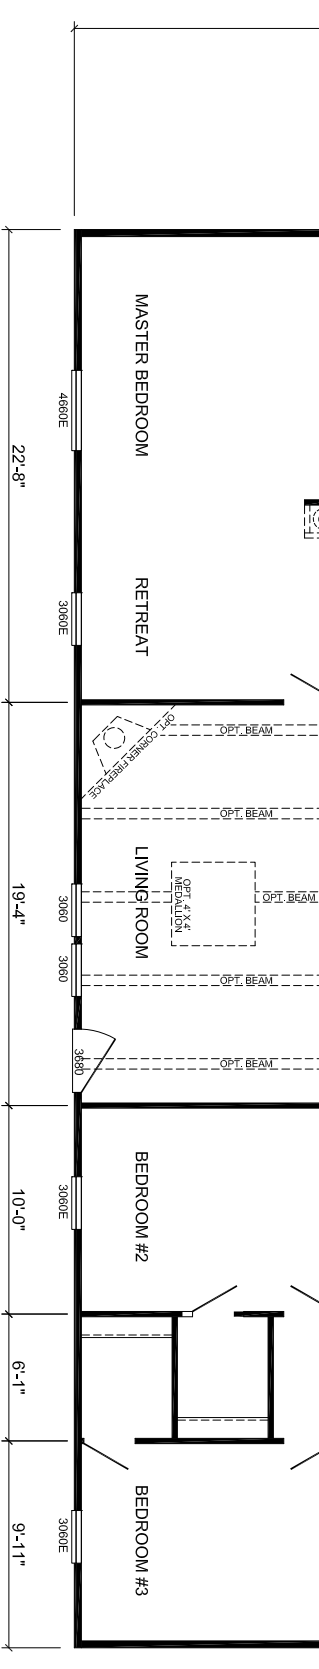

10' DORMER STANDARD

**ScotBilt**  
HOMES, INC.

MODEL #:  
**2868212HRN**

UNIT SPECS:  
**HOMERUN**  
28 X 72 - 4BR 2 BATH

DATE:  
3-29-2021

VERSION:  
A

AREA  
TOTAL SQUARE FOOTAGE:  
1,768 SQ. FT.

LIVING AREA:  
1,768 SQ. FT.  
PORCH AREA:  
0 SQ. FT.