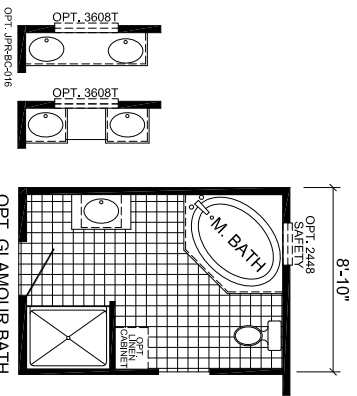

10' DORMER STANDARD

**ScotBilt**  
HOMES, INC.

MODEL #:  
**2868212HRN**

UNIT SPECS:  
**HOMERUN**  
28 X 72 - 4BR 2 BATH

DATE:  
3-29-2021

VERSION:  
A

AREA  
TOTAL SQUARE FOOTAGE:  
1,768 SQ. FT.

LIVING AREA:  
1,768 SQ. FT.  
PORCH AREA:  
0 SQ. FT.