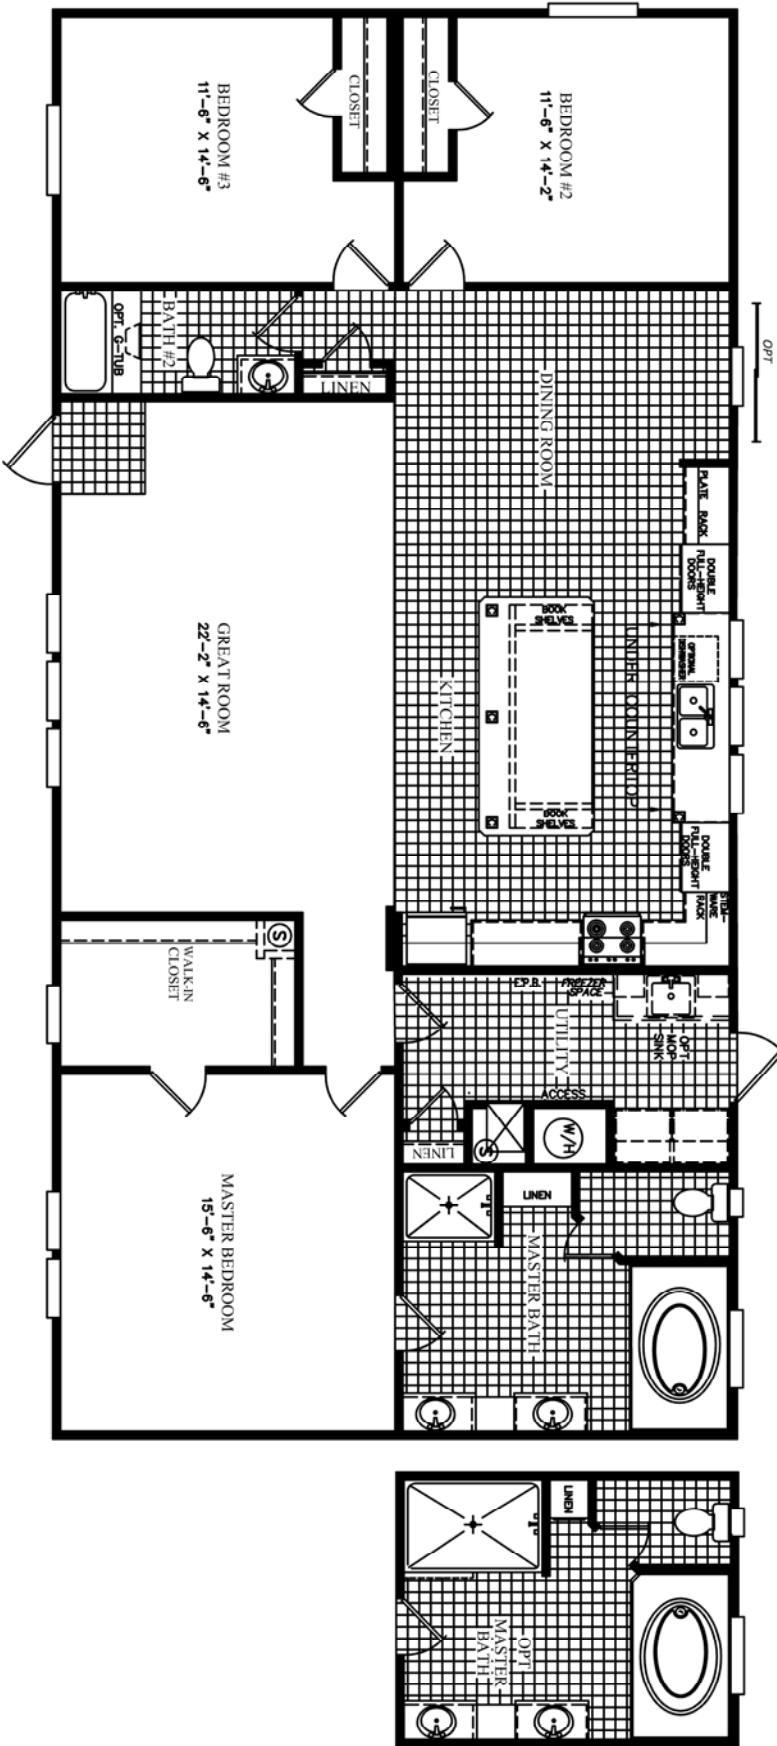

62'-0"

HITCH-END

DATE:	01/06/2016	UNIT SPECIFICATIONS:	DRAWING/MODEL NUMBER:
VERSION:	C	FREEDOM 32' X 66' 3 BEDROOM / 2 BATH	3262195FDM
REFERENCE:	M195	TOTAL: 1,839 ft ²	
		LIVING SPACE: 1,839 ft ²	
		PORCH: 0 ft ²	